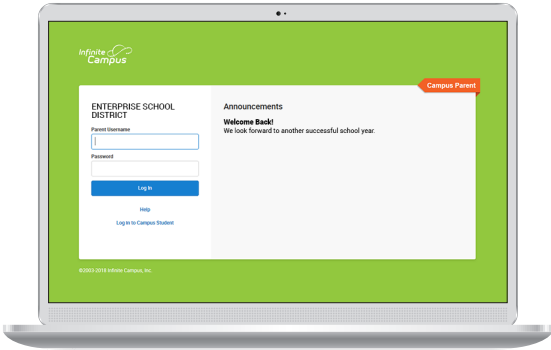

Parents & Students, information is at your fingertips.

Access on the Web Campus Student and Campus Parent

Campus Student and Campus Parent are designed to provide real-time access to student information. The easy-to-use design displays what is currently happening in the classroom so you can understand, monitor, and participate in the educational process.