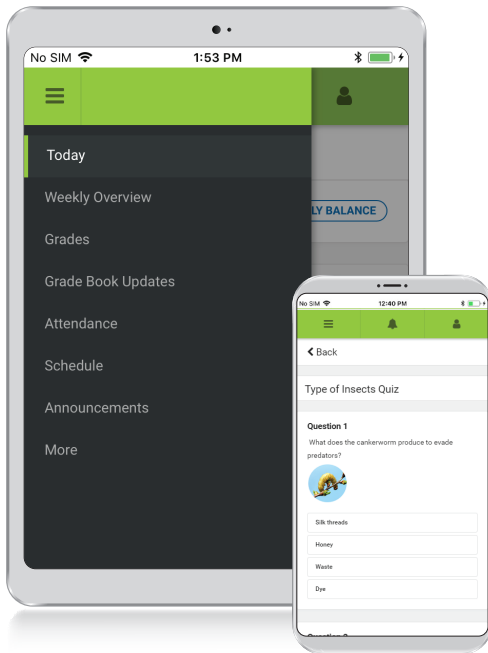

Parents & Students, information is at your fingertips.

Access on the Web Campus Student and Campus Parent

Campus Student and Campus Parent are designed to provide real-time access to student information. The easy-to-use design displays what is currently happening in the classroom so you can understand, monitor, and participate in the educational process.

- » Announcements
- » Assignments
- » Attendance
- » Grades
- » Schedules

AND

Download the Mobile App Campus Student and Campus Parent

Announcements

Quickly see district announcements as they are posted.

Assignments

Browse assignments by specific class or due date.

Attendance

Review attendance events in summary and detail form.

Grades

Immediate access to grades as they are posted.

Schedule

Review schedule from anywhere, at any time.